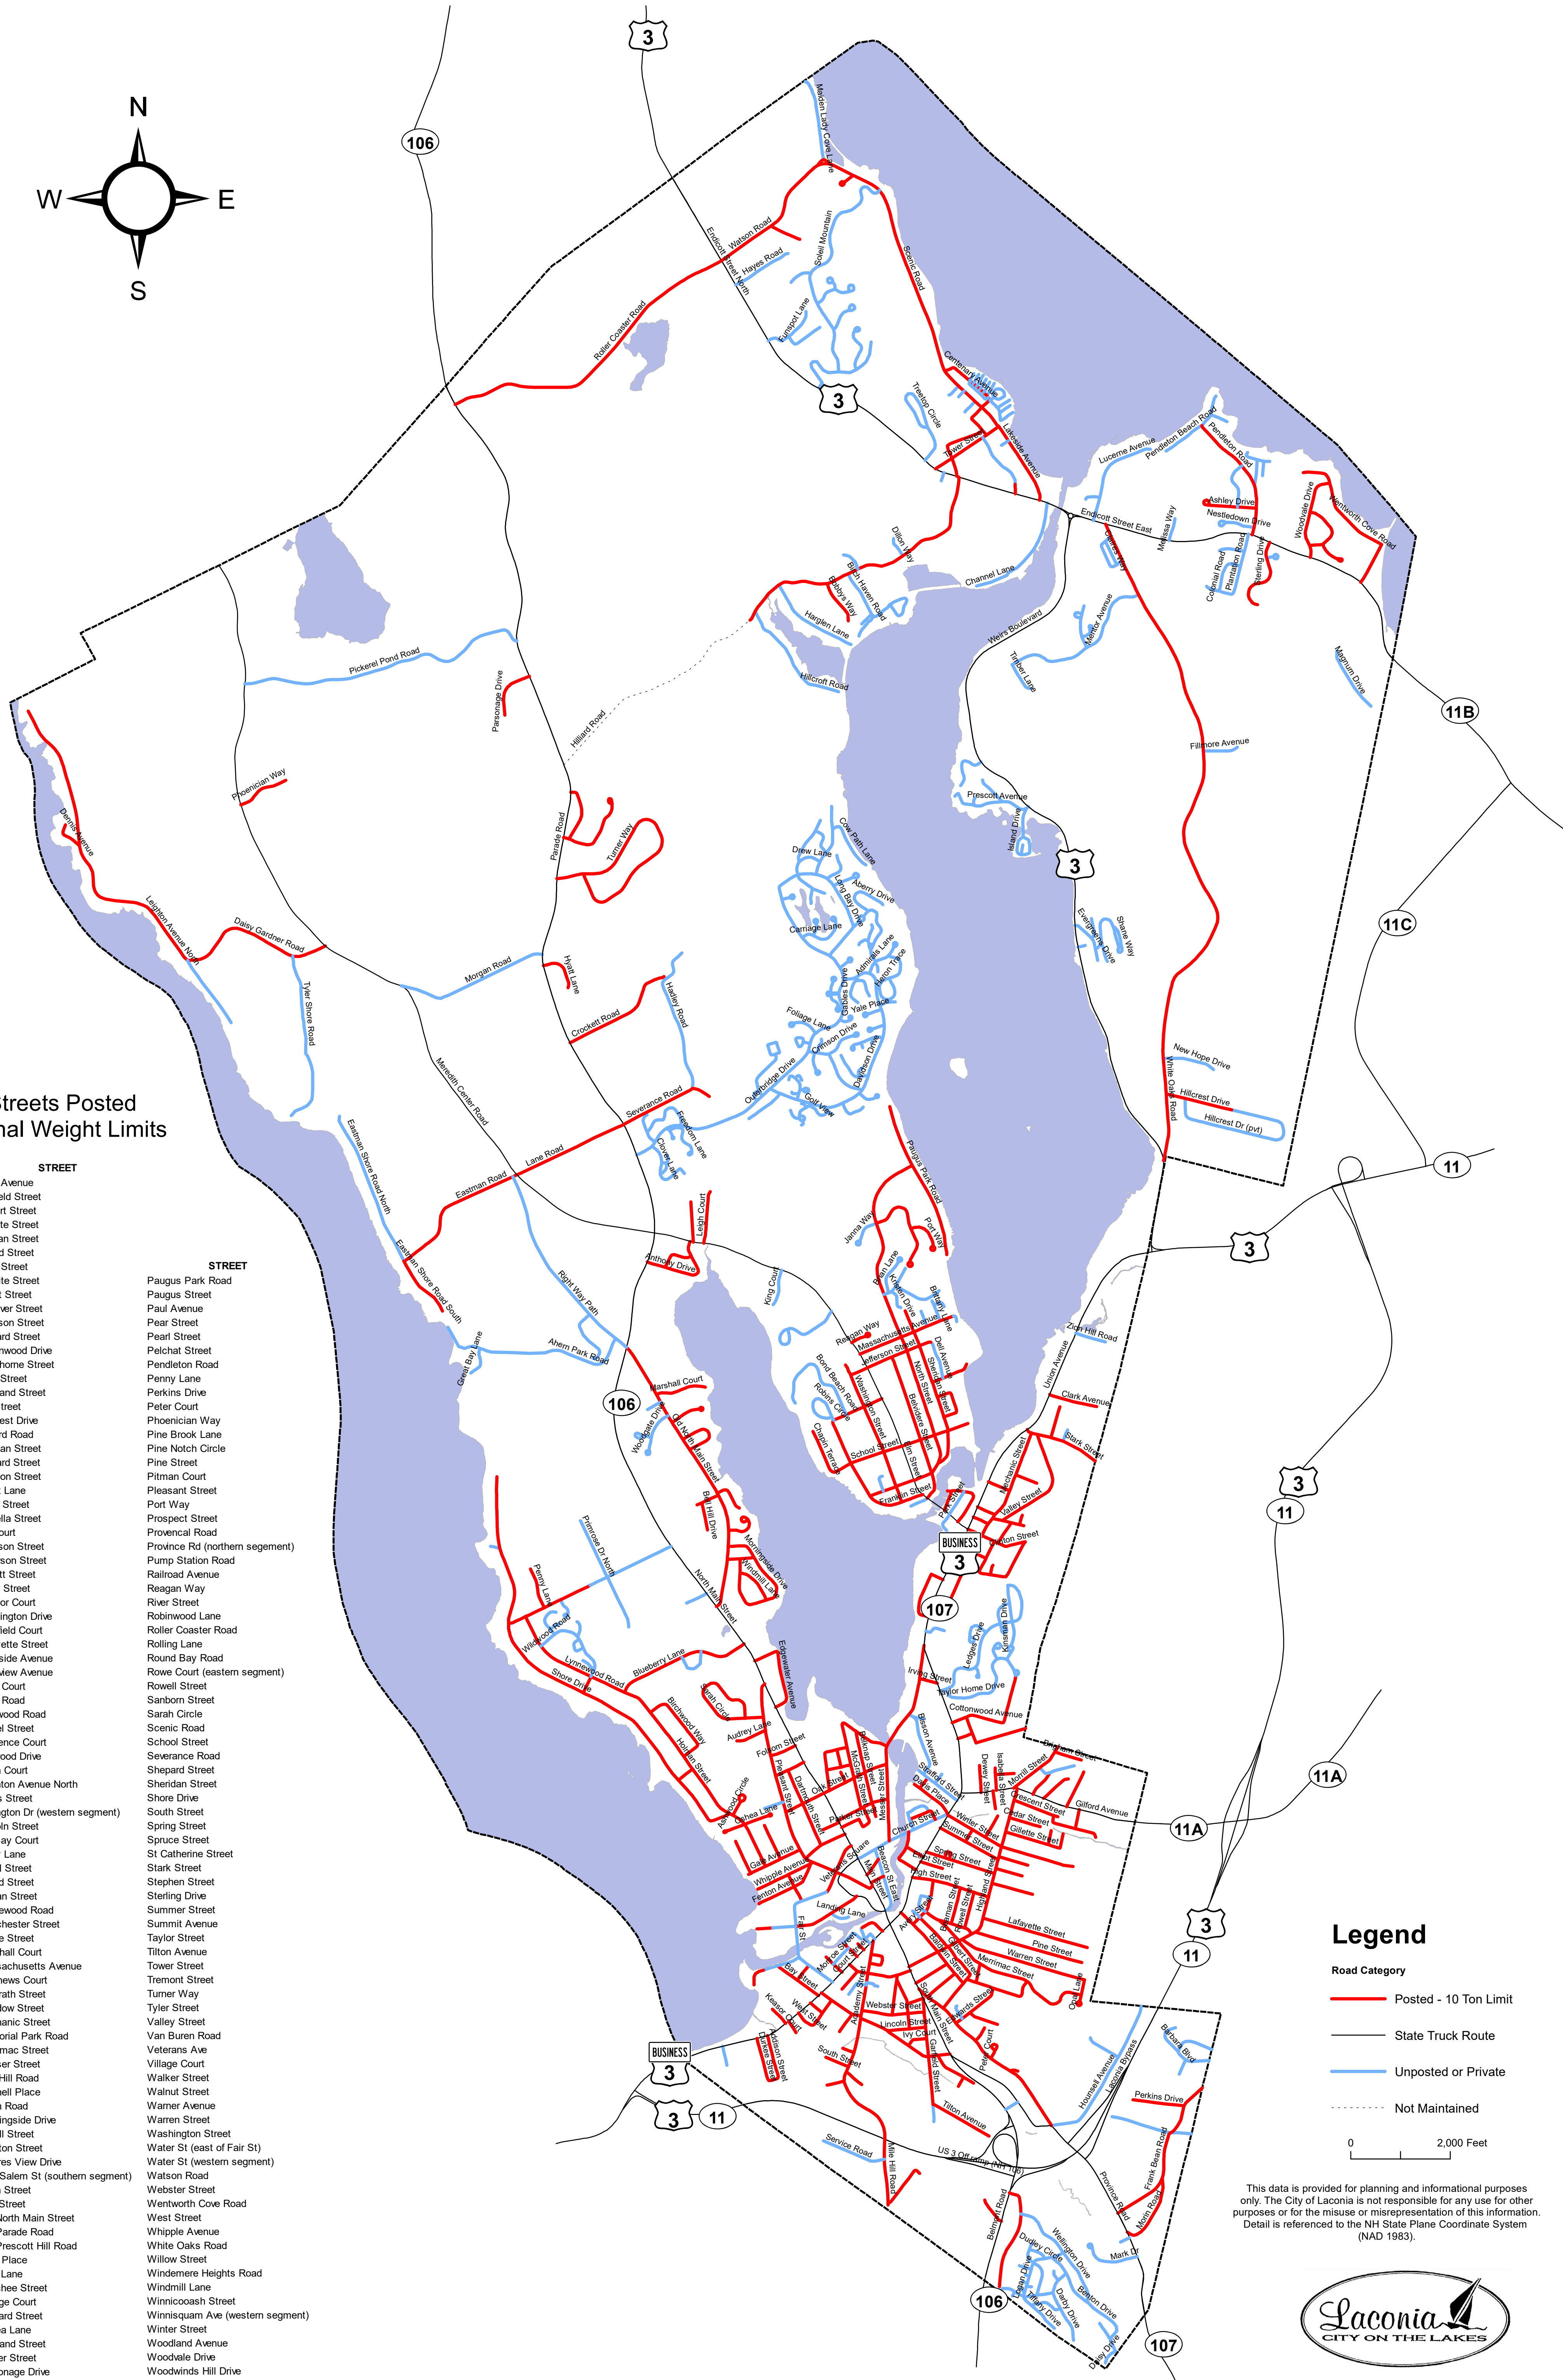

Roads with Seasonal Weight Limits

Laconia, NH

List of Streets Posted for Seasonal Weight Limits